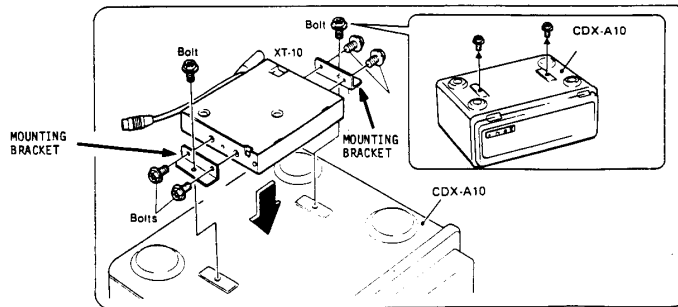

SONY

Car Stereo
Service Bulletin

Model: CDX-A10

No. 95

Subject: Part Number Missing - Mounting
Brackets for XT-10

Date: March 11, 1988

Symptom:
(**)

The part number for the brackets used to mount the XT-10 tuner pack to the bottom of the CDX-A10 are not given in the service manual. The part number and bracket are shown below.

Solution:

Description	Part Number
Mounting Bracket, XT-10	3-331-804-01

Reference:

PRINTED IN U.S.A.
CSA-14288-2

Compact Disc

CSA-14